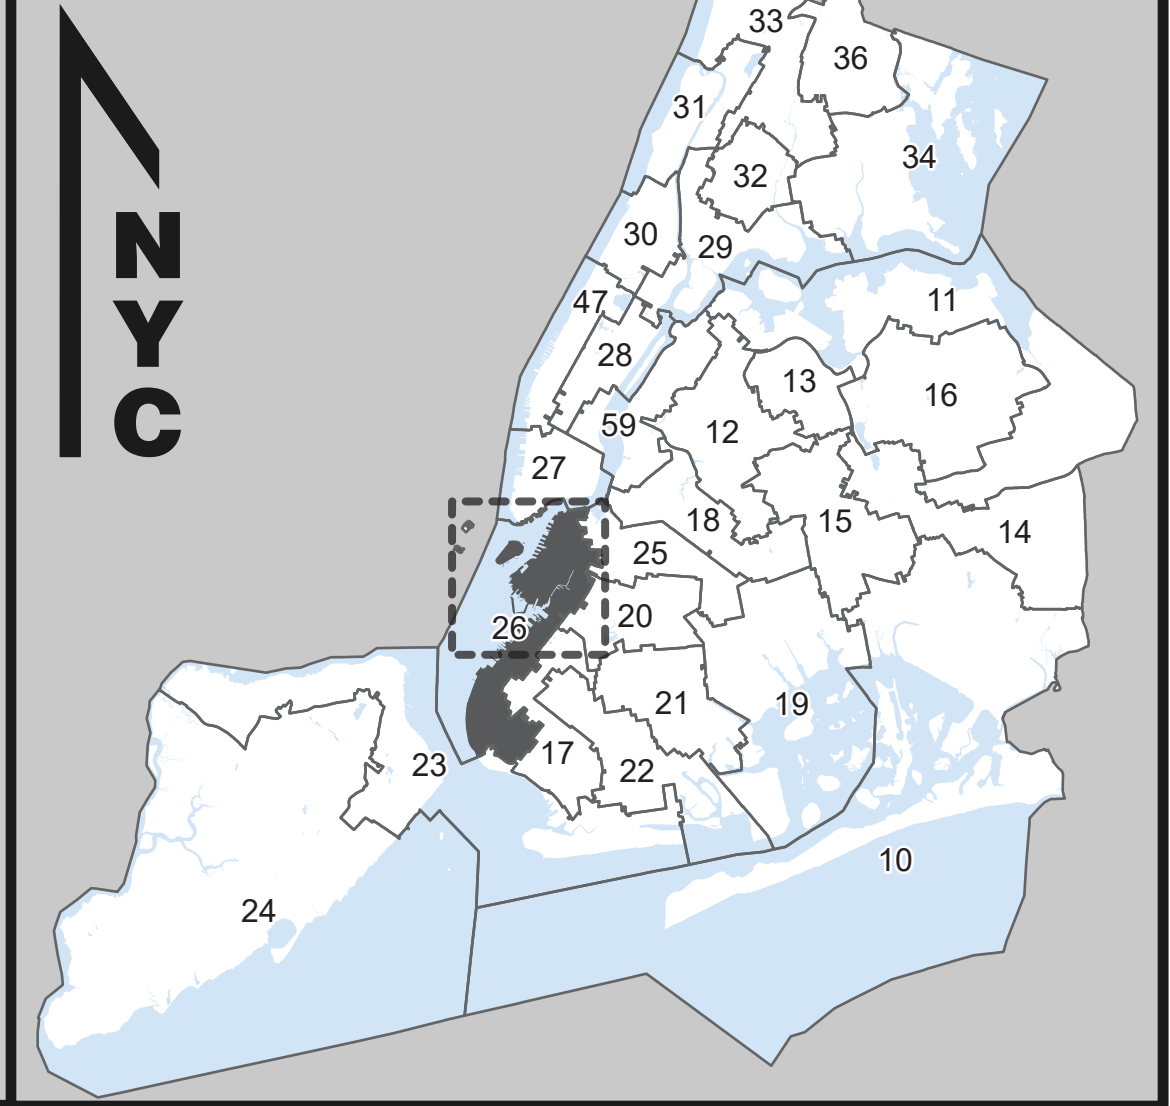

Board of Elections
in the City of New York

Senete District
26
Part 1 of 2
New York and Kings

NOTES

Board of Elections in the City of New York
Created: 11/21/2023

Miles
0 0.25 0.5 1

- Polling Place
- Election District
- Assembly District
- Senate District
- Streets
- Water

Locations of Polling Places are subject to change.

Source Data Statement:
All data available at <https://opendata.cityofnewyork.us/>

Board of Elections
in the City of New York

Senete District
26
Part 2 of 2
New York and Kings