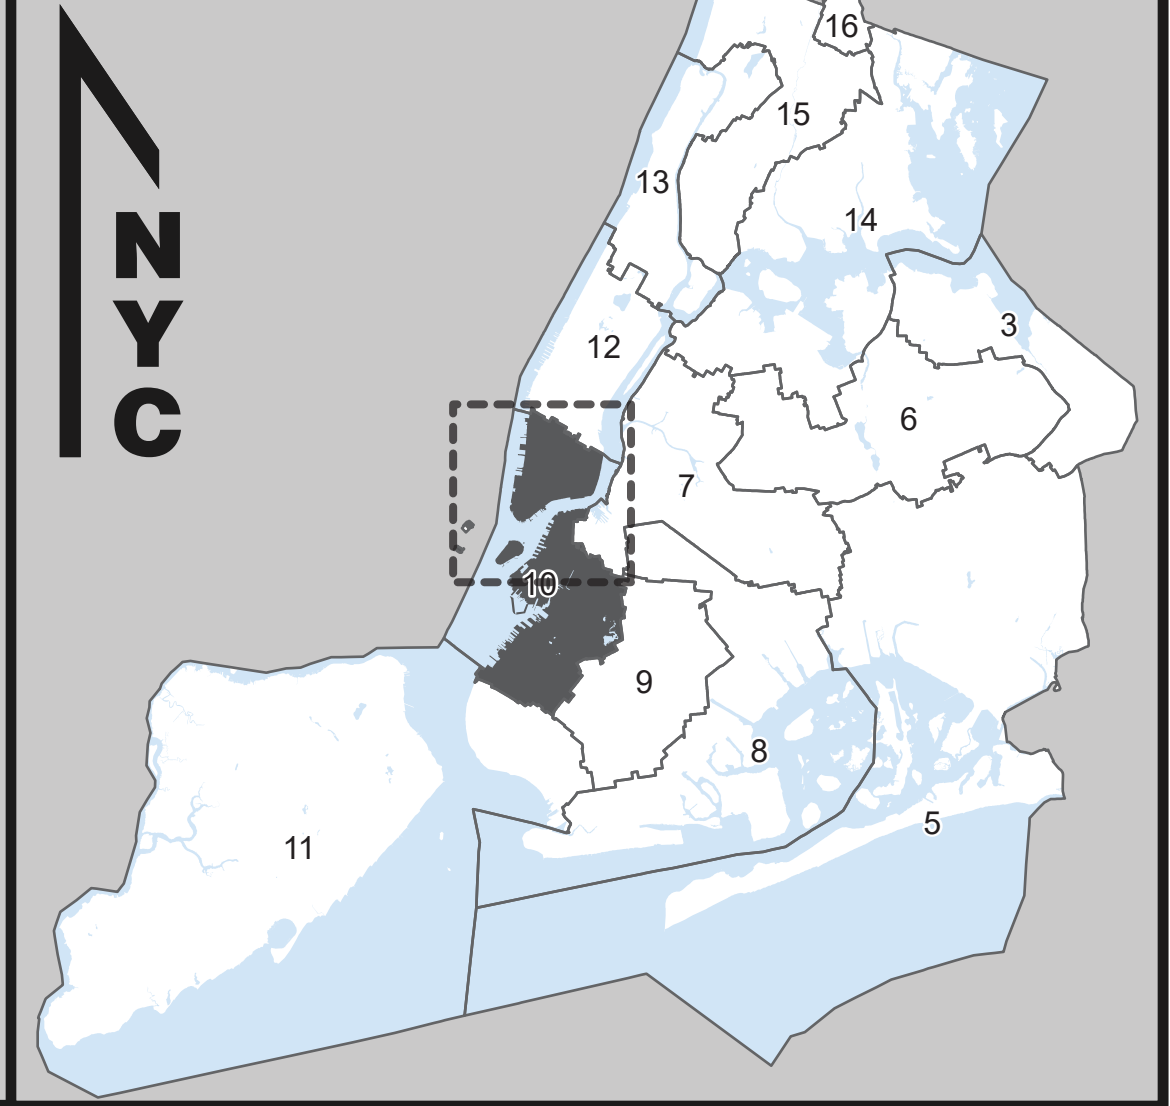

**Board of Elections**  
in the City of New York

**Congressional District**  
**10**  
Part 1 of 2  
New York and Kings

**NOTES**

**Source Data Statement:**  
All data available at <https://opendata.cityofnewyork.us/>

0 0.25 0.5 1 Miles

- Polling Place
- Election District
- Assembly District
- Congressional District
- Streets
- Water

Locations of Polling Places are subject to change.

**Board of Elections**  
in the City of New York