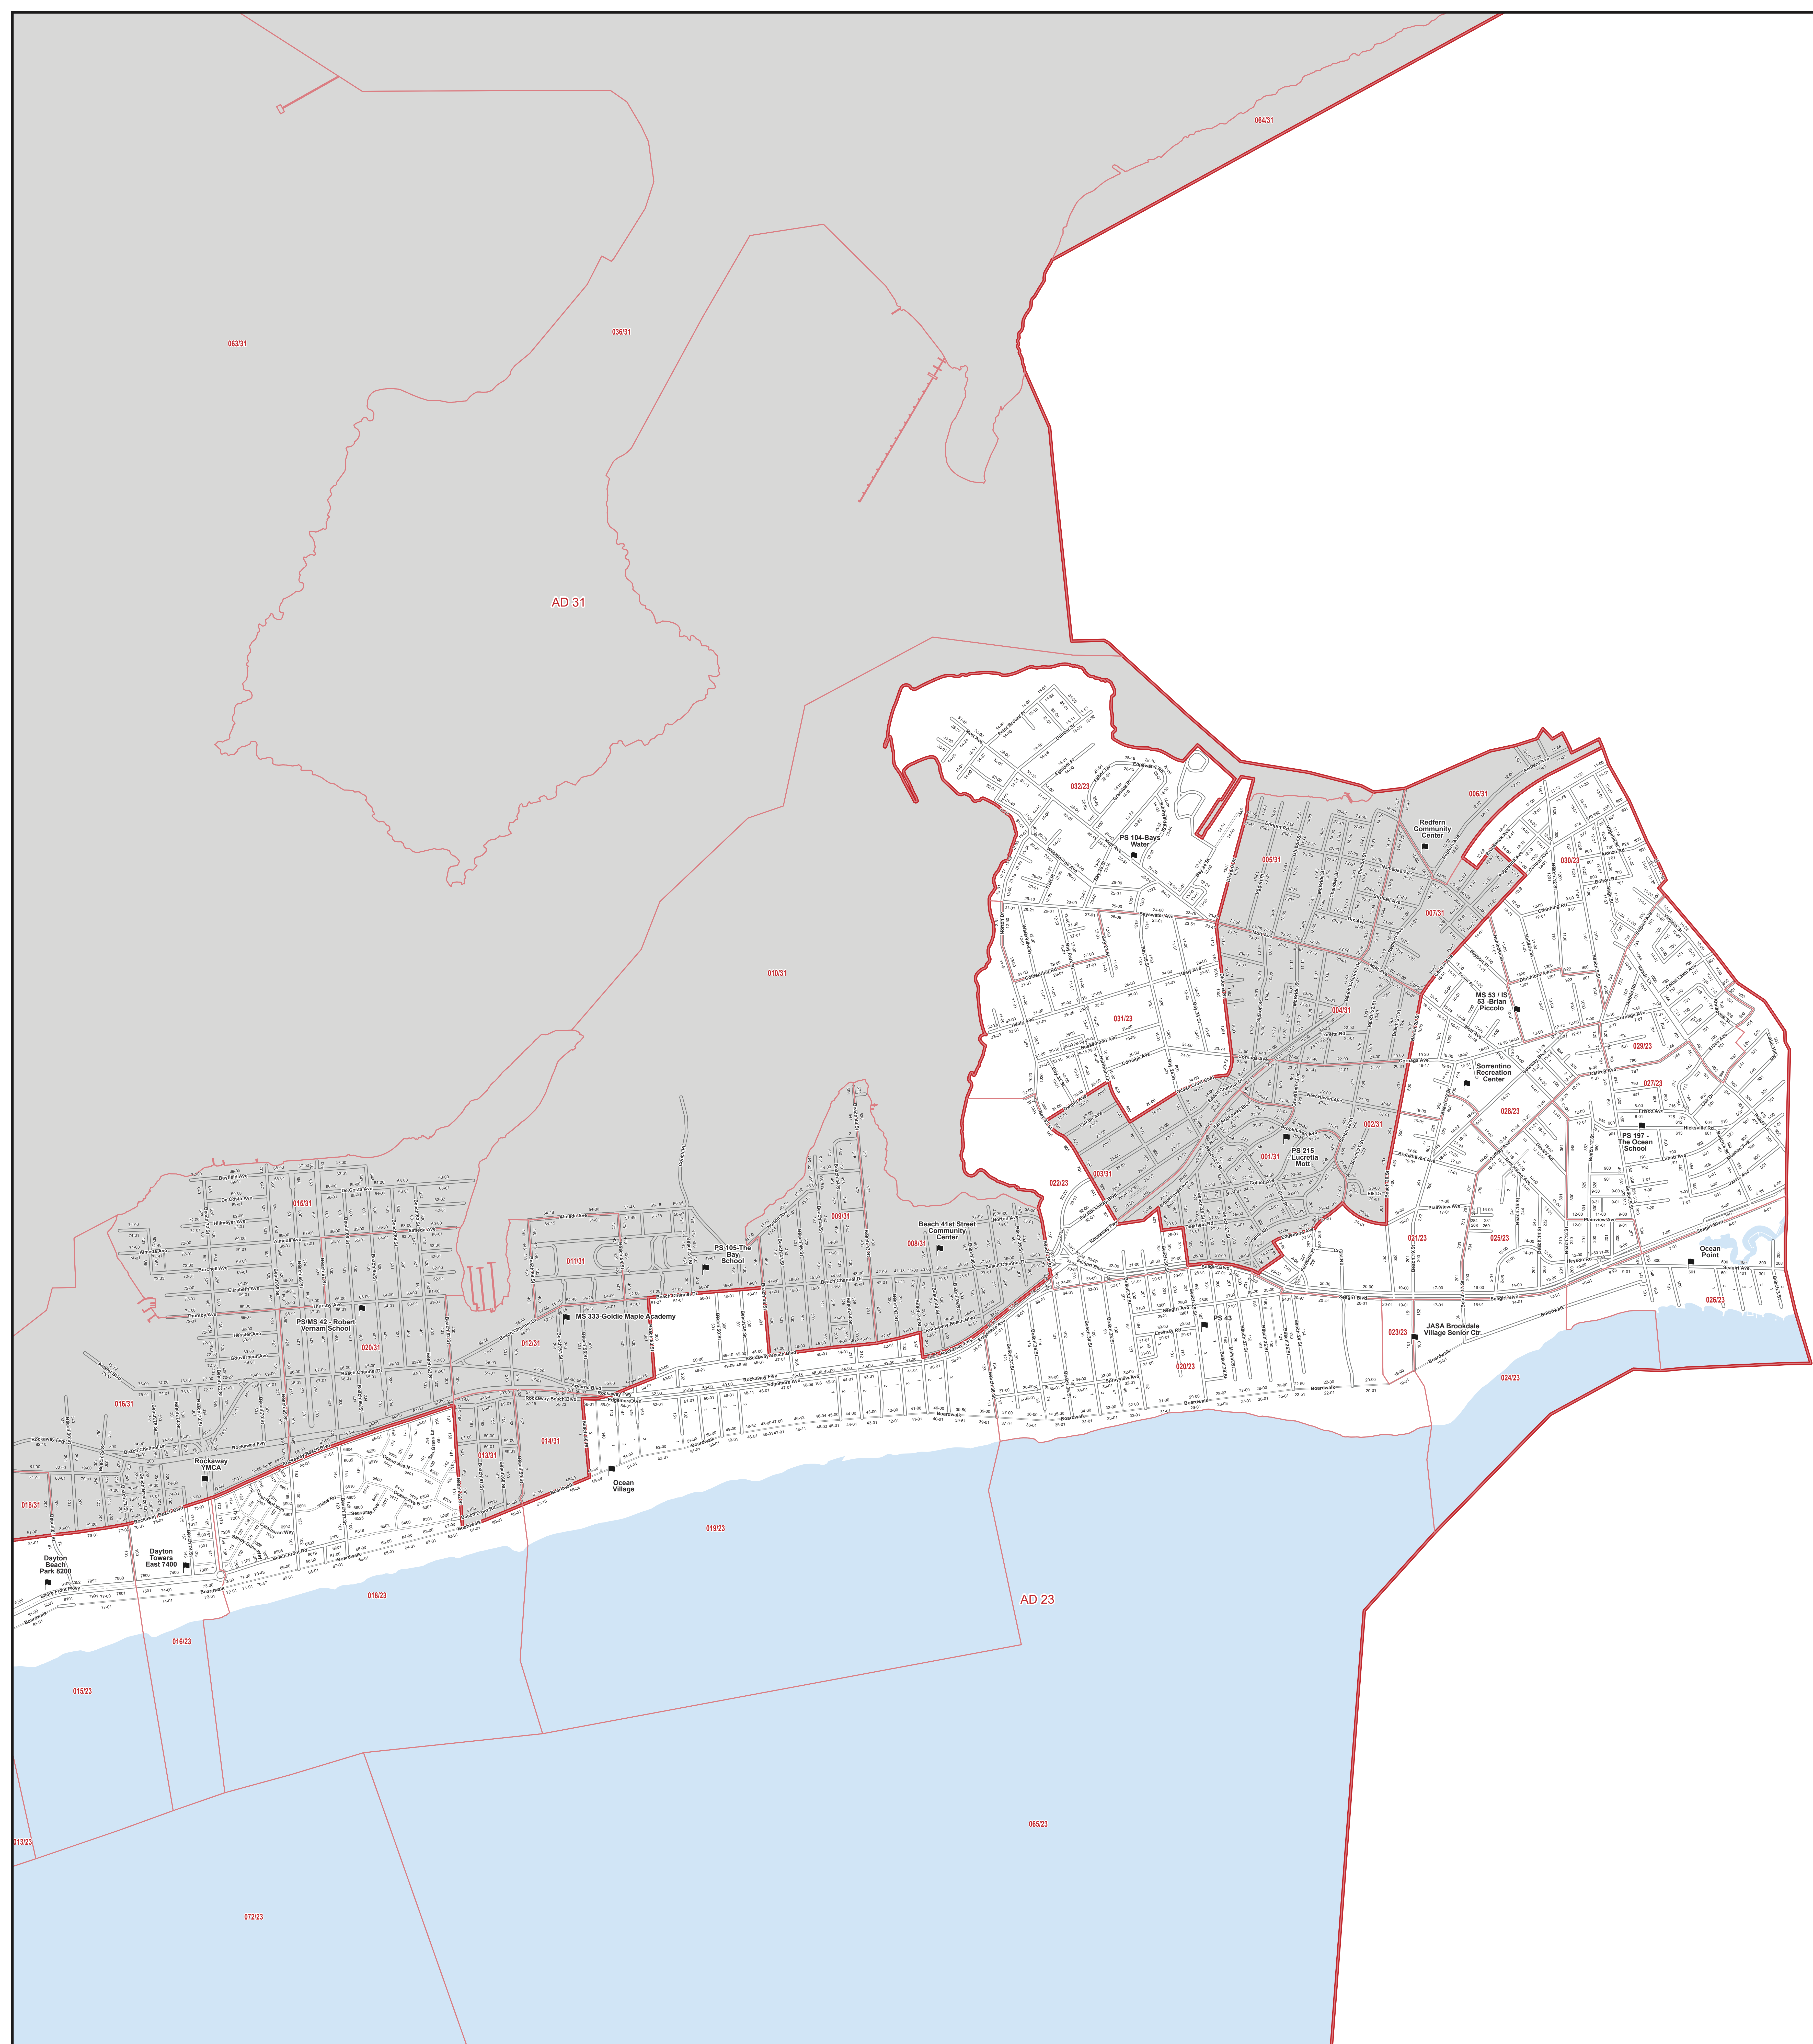

Board of Elections
in the City of New York

Assembly District
23
Part 1 of 4
Queens

NOTES	

Board of Elections in the City of New York
Created: 11/13/2023

0 0.25 0.5 1 Miles

- Polling Place
- Election District
- Assembly District
- Streets
- Water

Locations of Polling Places are subject to change.

Source Data Statement:
All data available at <https://opendata.cityofnewyork.us/>

Board of Elections
in the City of New York

Assembly District

23

Part 2 of 4
Queens

NOTES

Board of Elections in the City of New York
Created: 11/13/2023

- Polling Place
 - Election District
 - Assembly District
 - Streets
 - Water
- Locations of Polling Places are subject to change.

Source Data Statement:
All data available at <https://opendata.cityofnewyork.us/>