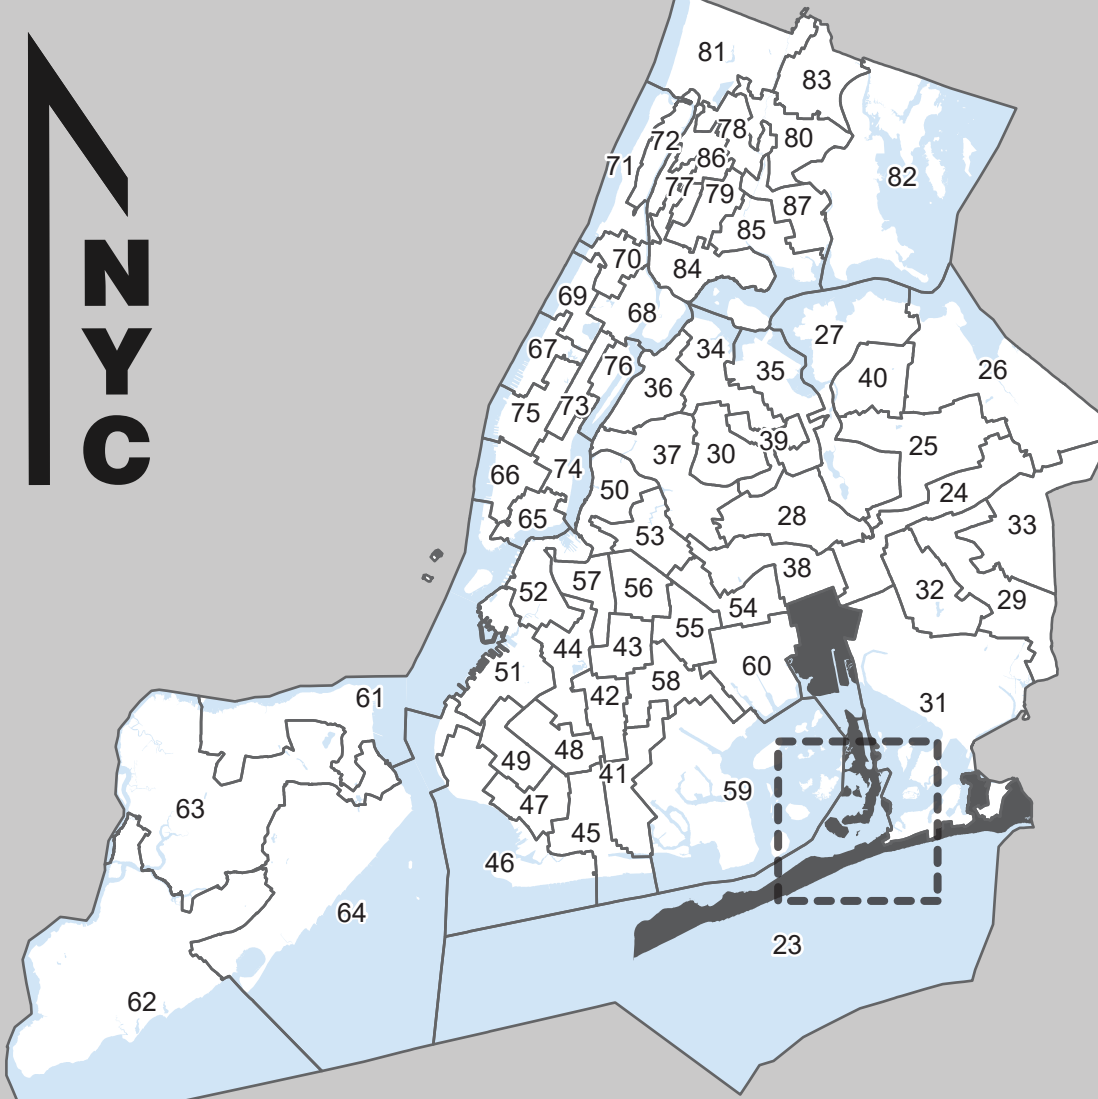

Board of Elections
in the City of New York

Assembly District
23
Part 1 of 4
Queens

NOTES	

Board of Elections in the City of New York
Created: 11/13/2023

0 0.25 0.5 1 Miles

- Polling Place
- Election District
- Assembly District
- Streets
- Water

Locations of Polling Places are subject to change.

Source Data Statement:
All data available at <https://opendata.cityofnewyork.us/>

Board of Elections
in the City of New York

Assembly District

23

Part 2 of 4
Queens

NOTES

Board of Elections in the City of New York
Created: 11/13/2023

- Polling Place
 - Election District
 - Assembly District
 - Streets
 - Water
- Locations of Polling Places are subject to change.

Source Data Statement:
All data available at <https://opendata.cityofnewyork.us/>

Board of Elections
in the City of New York

Assembly District
23
Part 3 of 4
Queens

NOTES	

Board of Elections in the City of New York
Created: 11/13/2023

0 0.25 0.5 1 Miles

Polling Place
 Election District
 Streets
 Assembly District
 Water