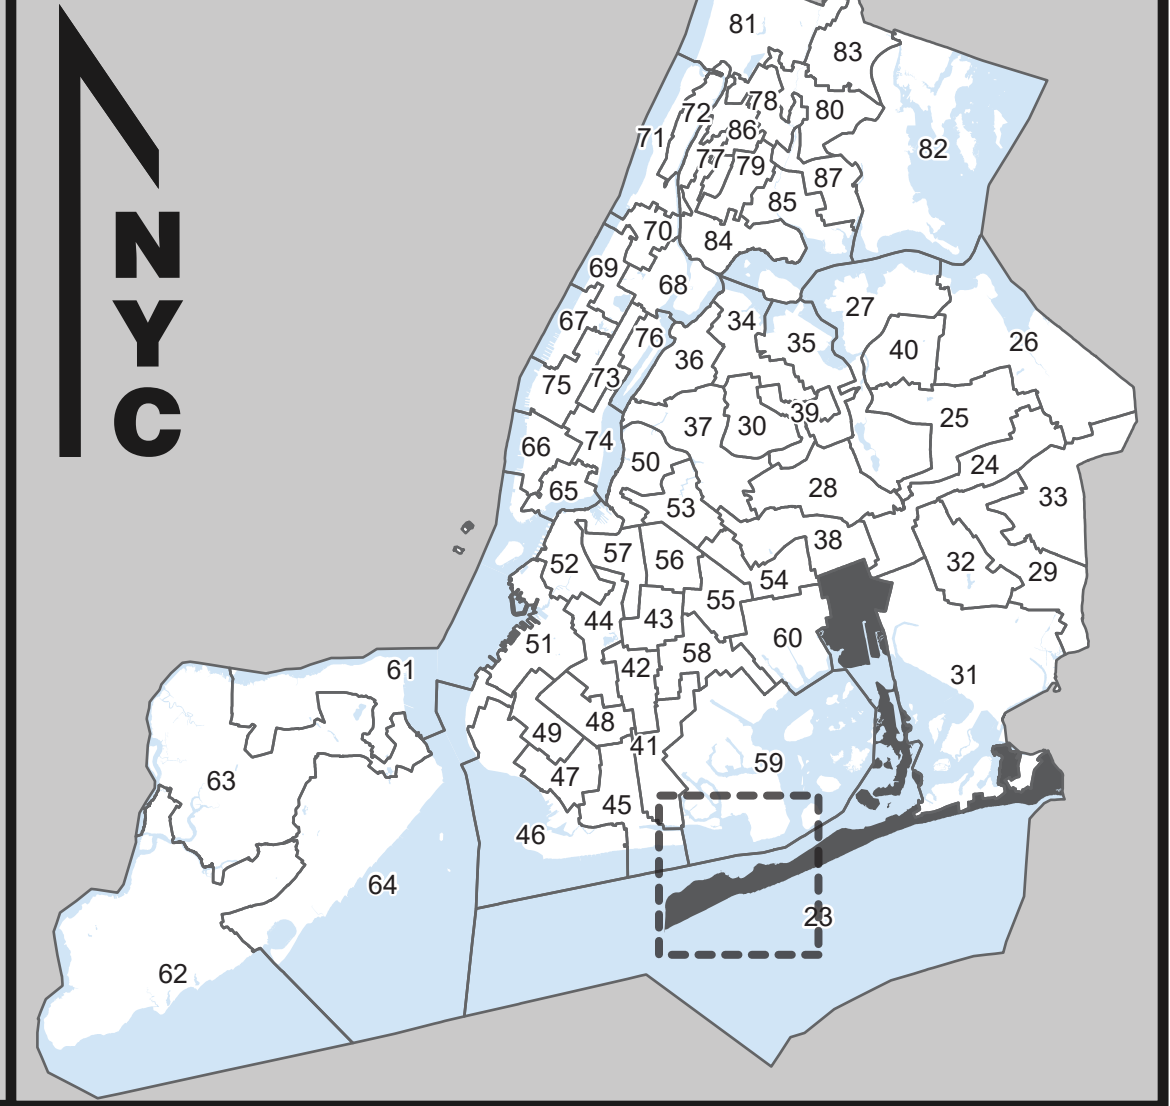

Board of Elections
in the City of New York

Assembly District
23
Part 1 of 4
Queens

NOTES	

Board of Elections in the City of New York
Created: 11/13/2023

0 0.25 0.5 1 Miles

- Polling Place
- Election District
- Assembly District
- Streets
- Water

Locations of Polling Places are subject to change.

Source Data Statement:
All data available at <https://opendata.cityofnewyork.us/>

Board of Elections
in the City of New York

Assembly District

23

Part 2 of 4
Queens